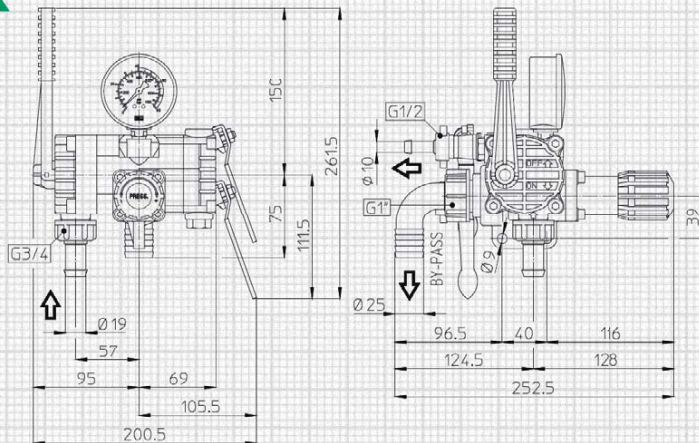

ZX

ZX

ZX	Portata Flow rate		Pressione Pressure		N° mandate Nbr. of outlets	Indicato per modello pompa Suggested for Pump models
	l/min	GPM	bar	PSI		
	120	32	20/40/50/60	290/580/725/870	3 / 4	ZETA 70 - ZETA 85/100 - ZETA 120/140 - KAPPA 25/32 - DELTA 40/50 - KAPPA 33/43/53 - KAPPA 55/65 - DELTA 75 - DELTA 100 - DELTA 125 - KAPPA 121 - OMEGA 135 - BETA 110